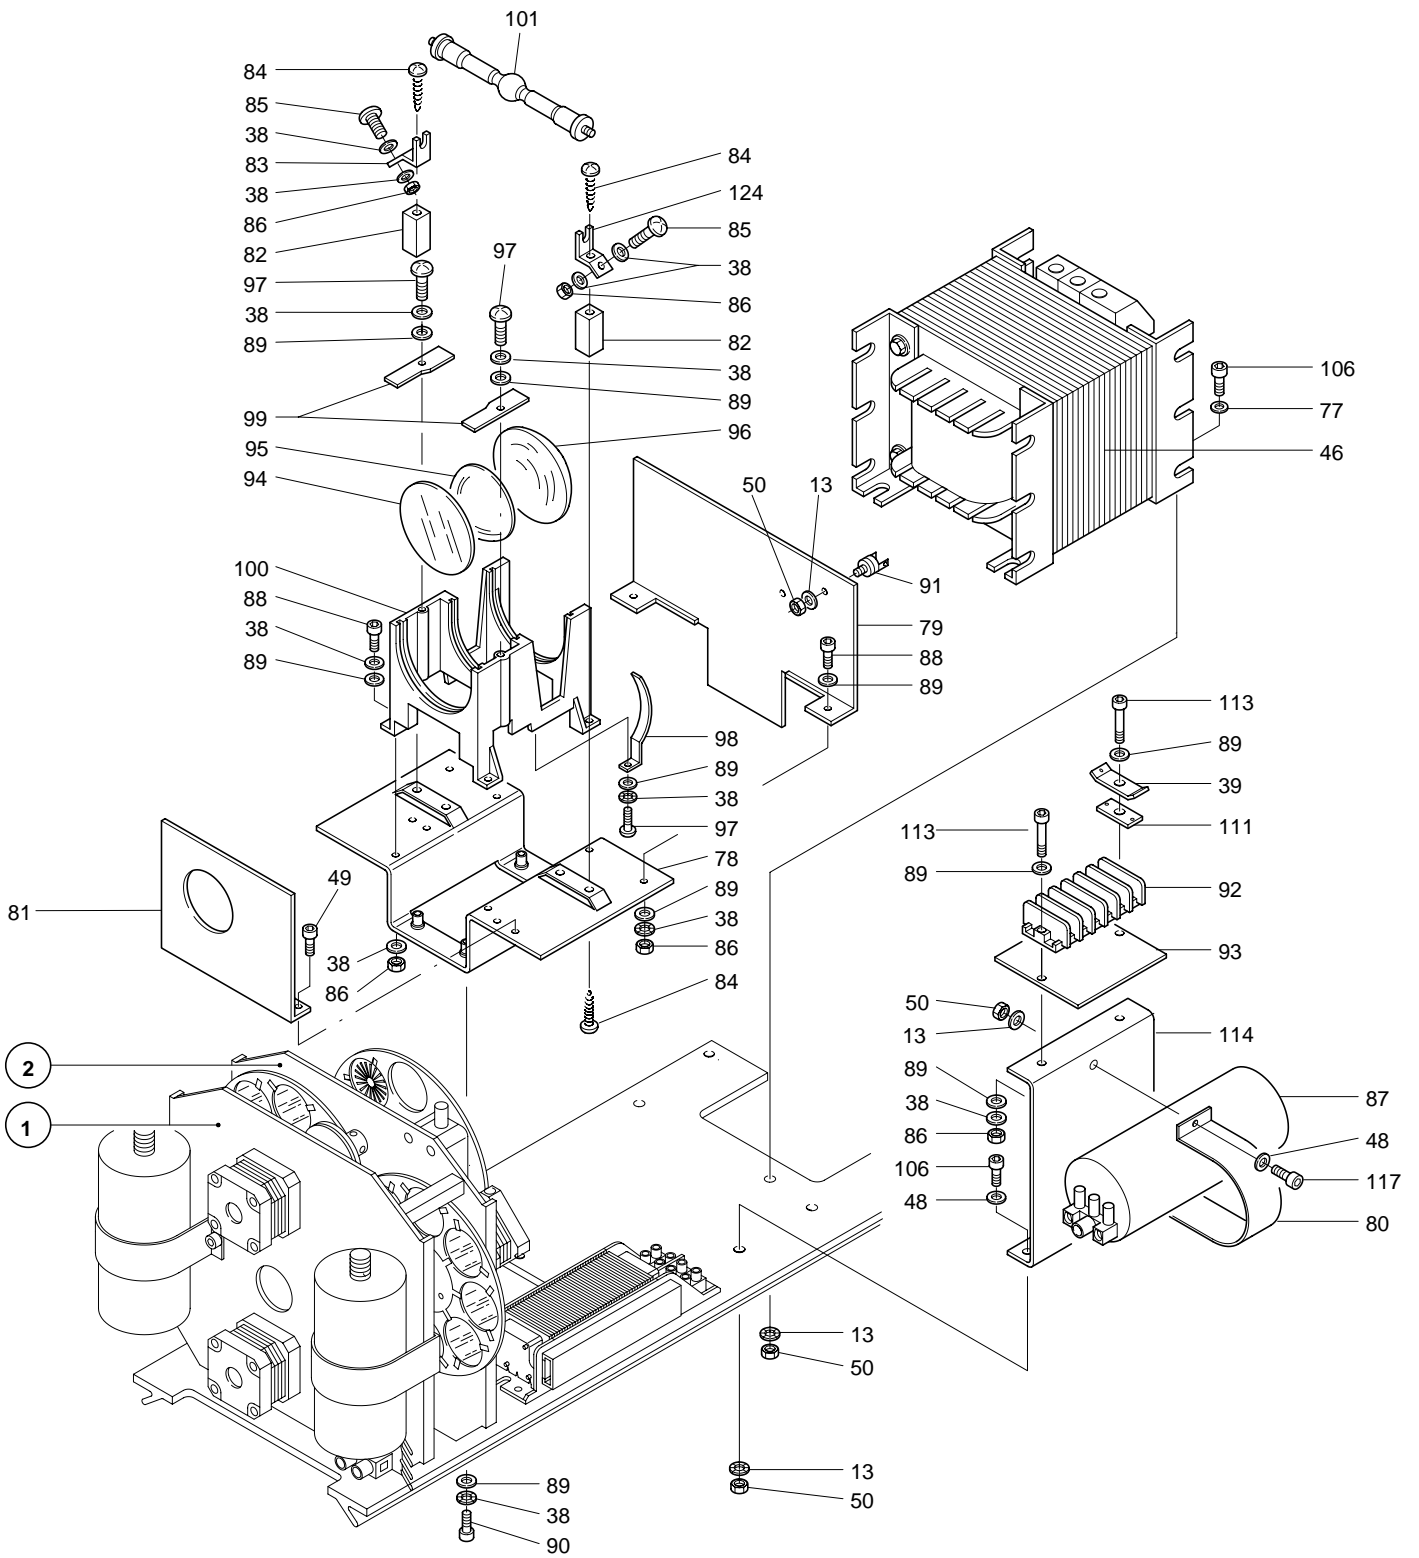

COMBICOLOR 575
Power supply and lamp assembly